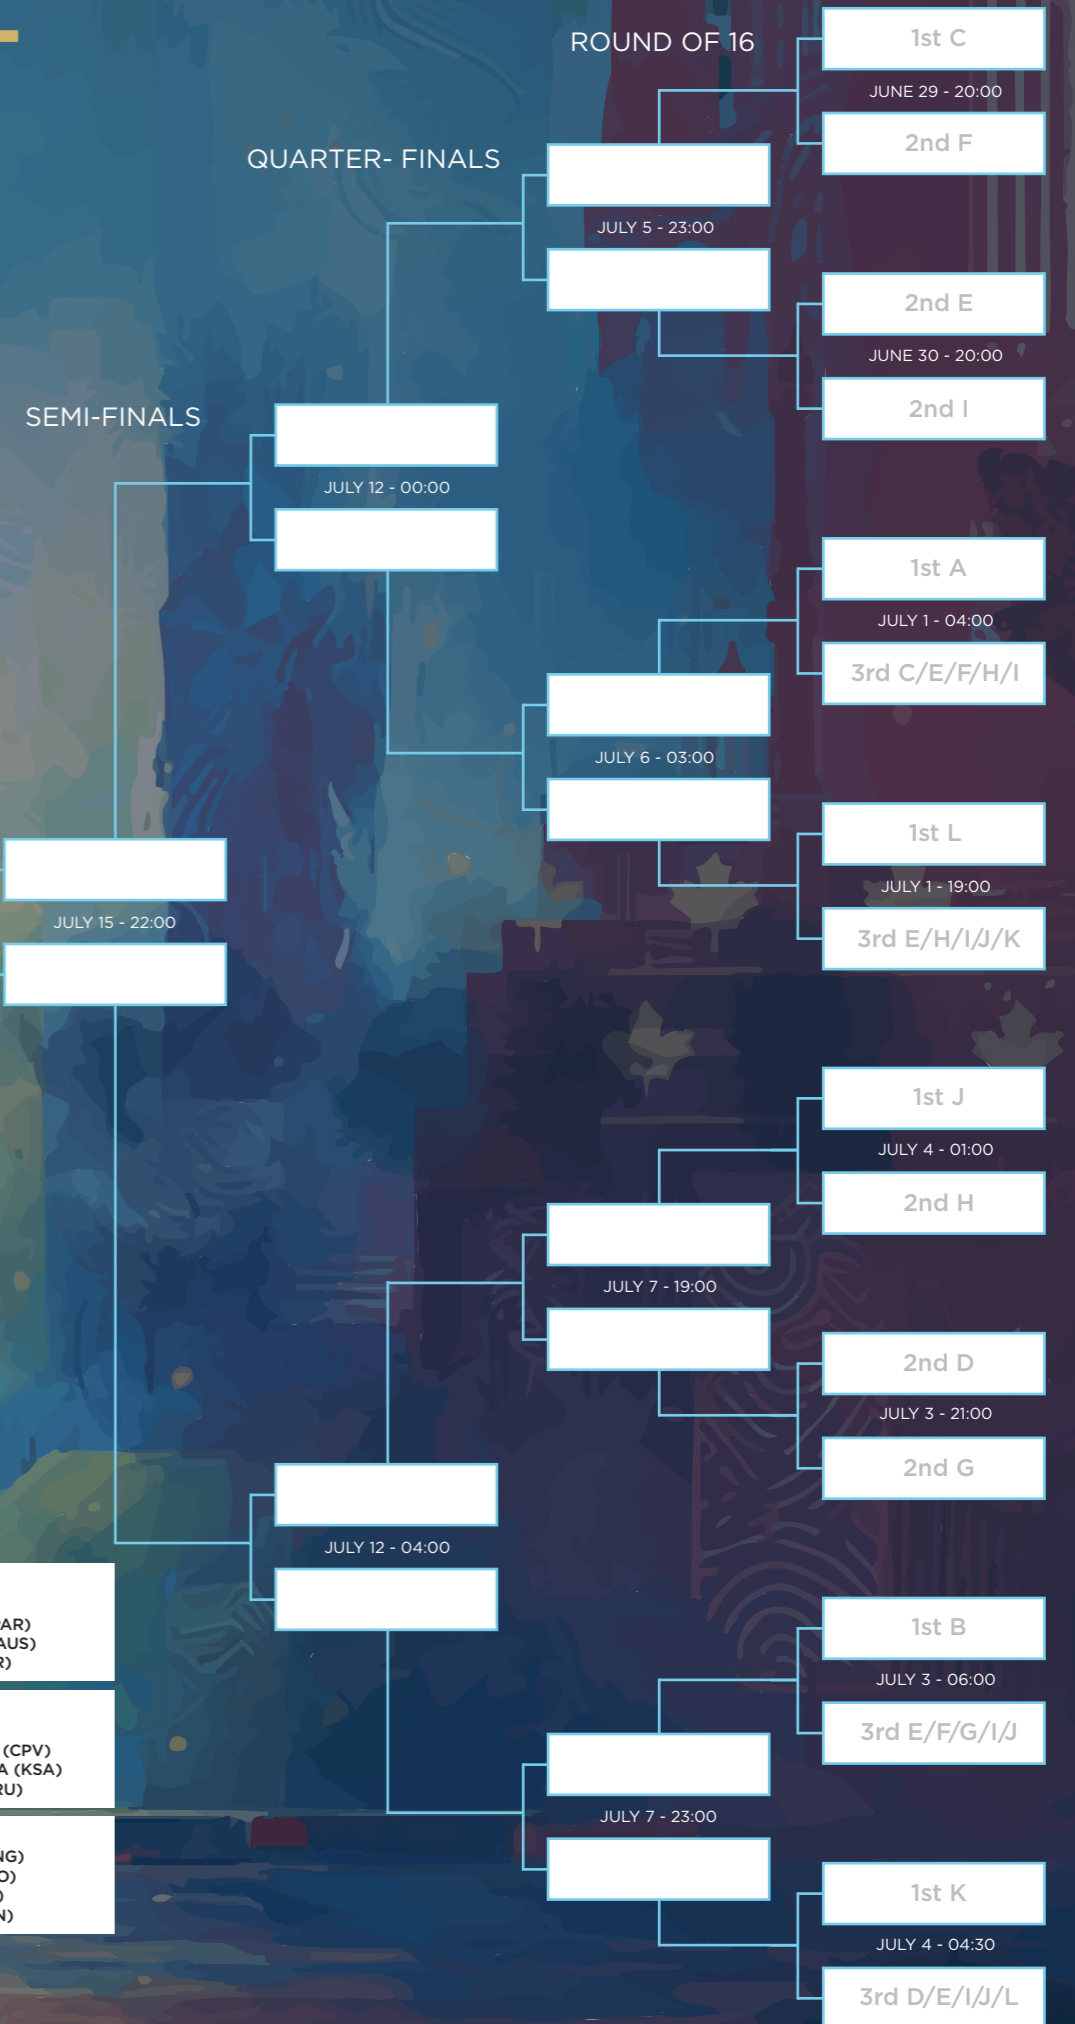

ROUND OF 32

ROUND OF 32

ROAD TO THE FINAL

2022

OFFICIAL BROADCASTER

beIN SPORTS

FINAL
JULY 19 - 22:00

THE WINNER

3RD PLACE

JULY 19 - 00:00

All kick-off times are listed in Mecca time.

GROUP A MEXICO (MEX) SOUTH AFRICA (RSA) KOREA REPUBLIC (KOR) CZECHIA (CZE)	GROUP B CANADA (CAN) BOSNIA-HERZEGOVINA (BIH) QATAR (QAT) SWITZERLAND (SUI)	GROUP C BRAZIL (BRA) MOROCCO (MAR) HAITI (HAI) SCOTLAND (SCO)	GROUP D USA (USA) PARAGUAY (PAR) AUSTRALIA (AUS) TÜRKIYE (TUR)
GROUP E GERMANY (GER) CURAÇAO (CUW) CÔTE D'IVOIRE (CIV) ECUADOR (ECU)	GROUP F NETHERLANDS (NED) JAPAN (JPN) SWEDEN (SWE) TUNISIA (TUN)	GROUP G BELGIUM (BEL) EGYPT (EGY) IR IRAN (IRN) NEW ZEALAND (NZL)	GROUP H SPAIN (ESP) CABO VERDE (CPV) SAUDI ARABIA (KSA) URUGUAY (URU)
GROUP I FRANCE (FRA) SENEGAL (SEN) IRAQ (IRQ) NORWAY (NOR)	GROUP J ARGENTINA (ARG) ALGERIA (ALG) AUSTRIA (AUT) JORDAN (JOR)	GROUP K PORTUGAL (POR) CONGO DR (COD) UZBEKISTAN (UZB) COLOMBIA (COL)	GROUP L ENGLAND (ENG) CROATIA (CRO) GHANA (GHA) PANAMA (PAN)